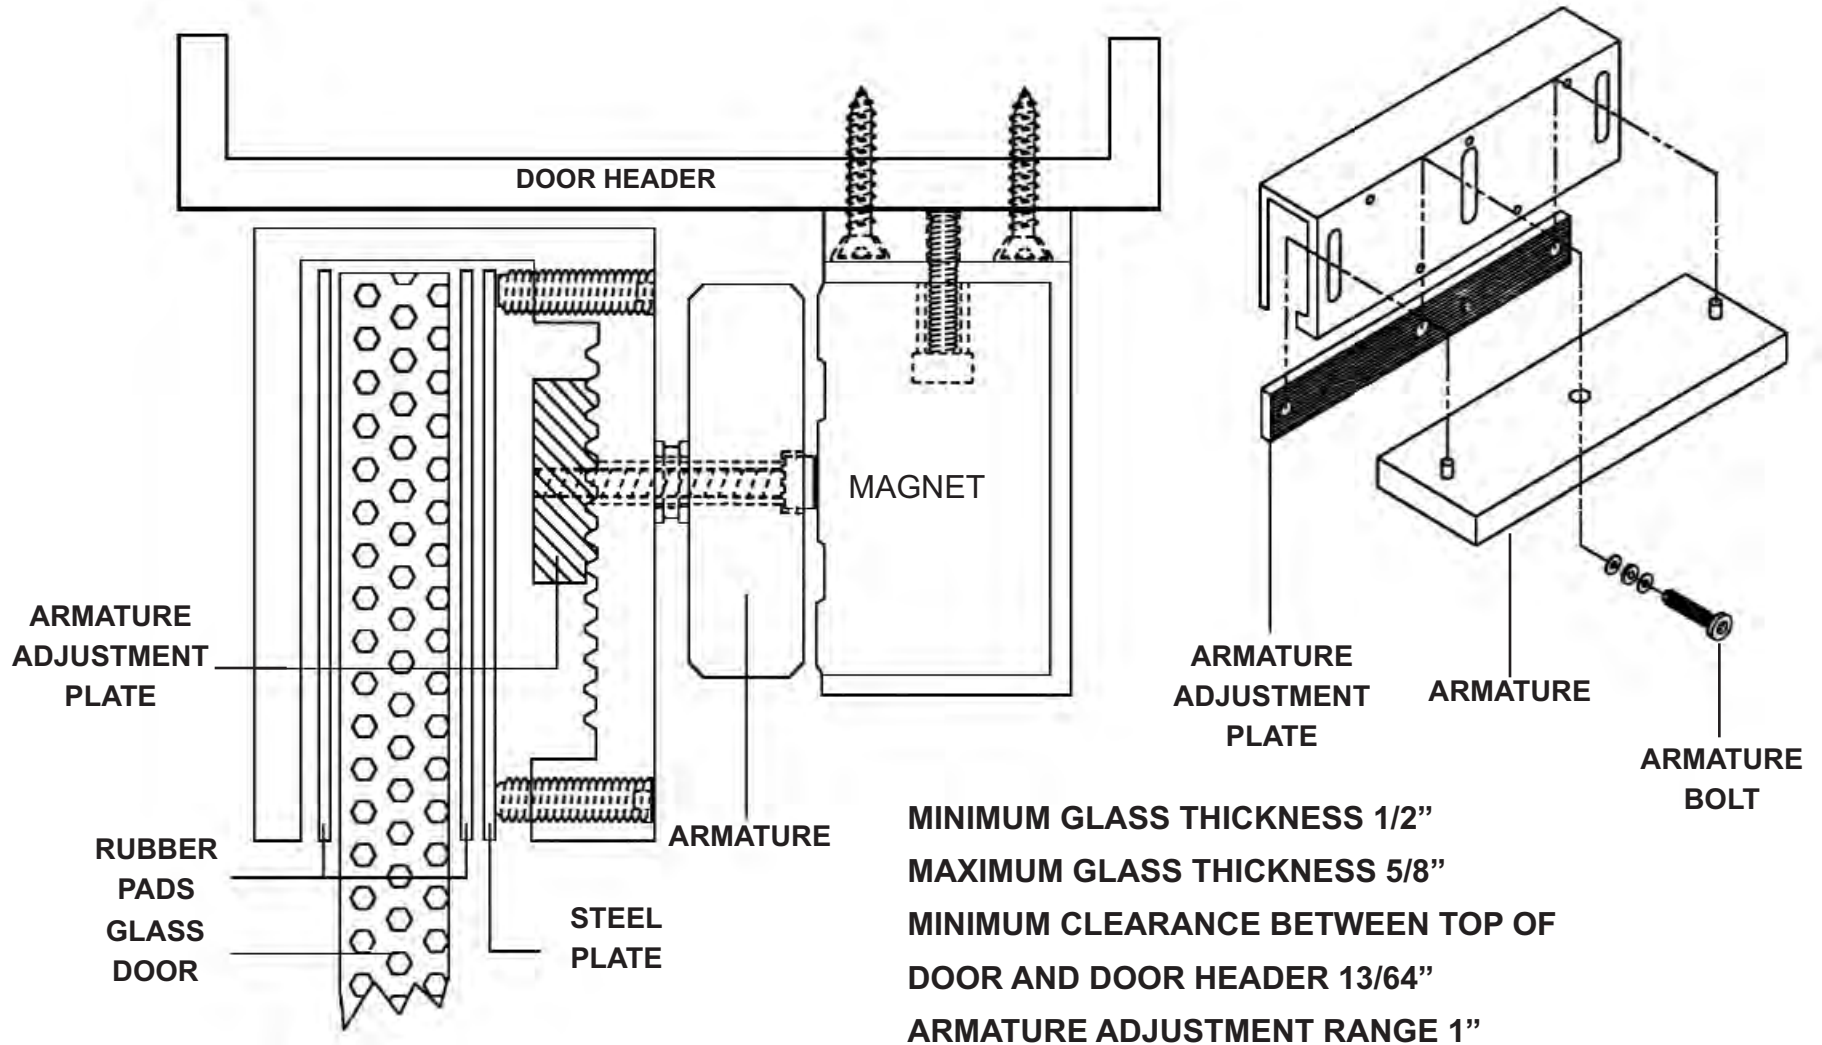

MODEL GDH GLASS DOOR ARMATURE HOLDER

ALARM CONTROLS CORPORATION
DEER PARK, NY 11729
800 645-5538